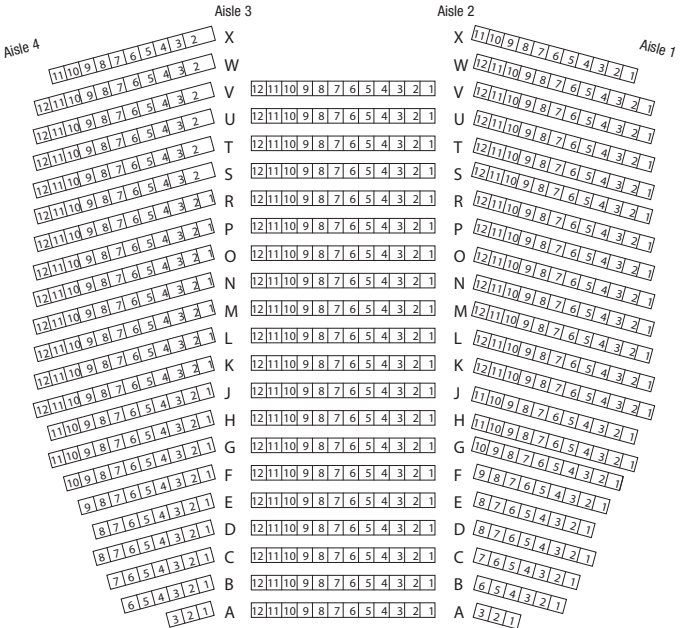

Kohler Memorial Theatre Seating Plan

260 School St., Kohler, Wisconsin

UPPER BALCONY

LOWER BALCONY

Note: There is no row I

MAIN FLOOR

STAGE

Note: There is no row I or Q

KEY: A SEATING
 B SEATING